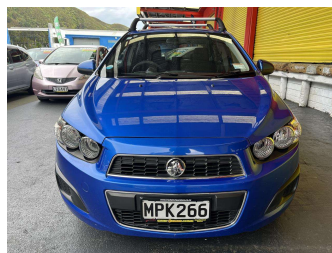

2012 Holden Barina 1.6 HATCH MT

Purchase Price

\$7,995

Includes GST, Registration & Licensing

Finance may be available on this vehicle. Ask one of our friendly staff for more information.

Gain peace of mind with Mechanical Breakdown Insurance. **Ask us how.**

Body Style

5 door, Hatchback

Odometer

170,502 km

Engine

1600 cc, Internal Combustion

Fuel Type

Petrol