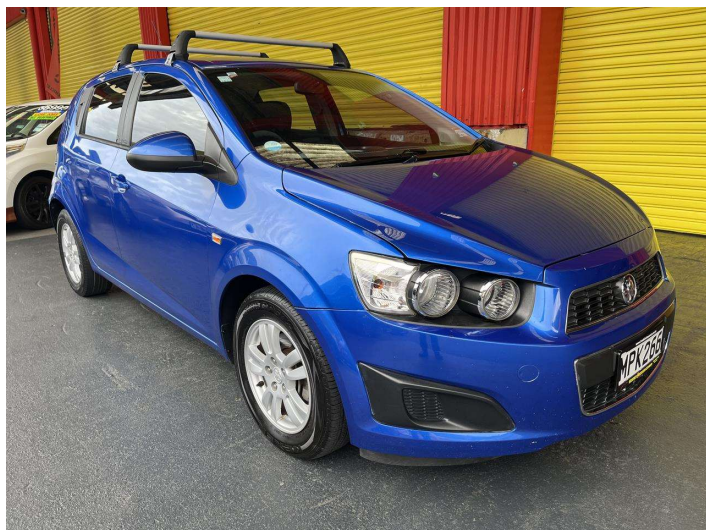

2012 Holden Barina 1.6 HATCH MT

Purchase Price

\$7,995

Includes GST, Registration & Licensing

Finance may be available on this vehicle. Ask one of our friendly staff for more information.

Gain peace of mind with Mechanical Breakdown Insurance. **Ask us how.**

Body Style

5 door, Hatchback

Odometer

170,502 km

Engine

1600 cc, Internal Combustion

Fuel Type

Petrol