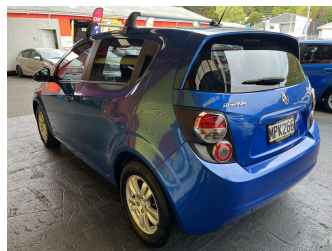

2012 Holden Barina 1.6 HATCH MT

Purchase Price

\$7,995

Includes GST, Registration & Licensing

Finance may be available on this vehicle. Ask one of our friendly staff for more information.

Gain peace of mind with Mechanical Breakdown Insurance. **Ask us how.**

Body Style

5 door, Hatchback

Odometer

170,502 km

Engine

1600 cc, Internal Combustion

Fuel Type

Petrol