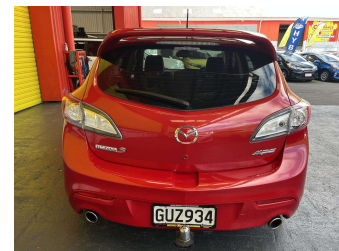

2010 Mazda 3 MPS Sporthatch

Purchase Price **\$14,995**
Includes GST, Registration & Licensing

Finance may be available on this vehicle. Ask one of our friendly staff for more information.

Gain peace of mind with Mechanical Breakdown Insurance. **Ask us how.**

- Top features**
- » ABS Brakes
 - » Air Bag(s)
 - » Air Conditioning
 - » Alloy Wheels
 - » Auto Lights
 - » Body Kit (Factory)
 - » Car Alarm
 - » CD Player
 - » Central Locking
 - » Central Locking
 - » EFI
 - » Electric Mirrors
 - » Electric Windows
 - » Face Lift Model
 - » Fog Lights
 - » Leather Interior
 - » Power Steering
 - » Push Start Button

Body Style
5 door, Hatchback

Odometer
202,890 km

Engine
2261 cc, Internal Combustion

Fuel Type
Petrol

Transmission
Manual, Front Wheel

Wheels
-

VIN
JM0BL103100132830

Interior
Black/Red, Leather