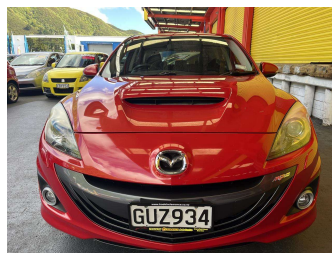

2010 Mazda 3 MPS Sporthatch

Purchase Price **\$14,995**
Includes GST, Registration & Licensing

Finance may be available on this vehicle. Ask one of our friendly staff for more information.

Gain peace of mind with Mechanical Breakdown Insurance. **Ask us how.**

Body Style
5 door, Hatchback

Odometer
202,890 km

Engine
2261 cc, Internal Combustion

Fuel Type
Petrol

Transmission
Manual, Front Wheel

Wheels
-

VIN
JM0BL103100132830

Interior
Black/Red, Leather