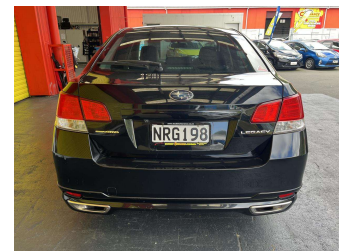

2010 Subaru Legacy 2.5I S PACKAGE 4WD

Purchase Price

\$8,995

Includes GST, Registration & Licensing

Finance may be available on this vehicle. Ask one of our friendly staff for more information.

Gain peace of mind with Mechanical Breakdown Insurance. **Ask us how.**

Body Style

4 door, Sedan

Odometer

154,455 km

Engine

2450 cc, Internal Combustion

Fuel Type

Petrol

Transmission

Automatic, 4WD

Wheels

-

VIN

7AT0GF0BX21014071

Interior

Black, Cloth