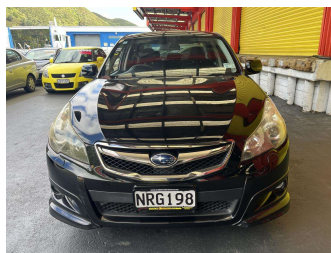

2010 Subaru Legacy 2.5I S PACKAGE 4WD

Purchase Price

\$8,995

Includes GST, Registration & Licensing

Finance may be available on this vehicle. Ask one of our friendly staff for more information.

Gain peace of mind with Mechanical Breakdown Insurance. **Ask us how.**

Body Style

4 door, Sedan

Odometer

154,455 km

Engine

2450 cc, Internal Combustion

Fuel Type

Petrol

Transmission

Automatic, 4WD

Wheels

-

VIN

7AT0GF0BX21014071

Interior

Black, Cloth