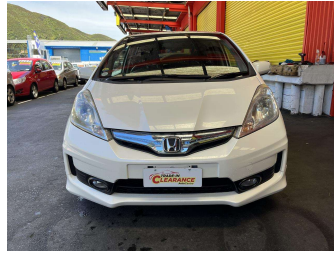

2012 Honda Fit RS HYBRID

Purchase Price

\$14,995

Includes GST, Registration & Licensing

Finance may be available on this vehicle. Ask one of our friendly staff for more information.

Gain peace of mind with Mechanical Breakdown Insurance. **Ask us how.**

Top features

- » ABS Brakes
- » Air Bag
- » Alloy Wheels
- » Body Kit (Factory)
- » Central Locking
- » Electric Windows
- » Power Steering

Body Style

Hatchback

Odometer

117,799 km

Engine

1490 cc, Hybrid

Fuel Type

Petrol

Transmission

Manual

Wheels

-

VIN

7AT08G2YX23003495