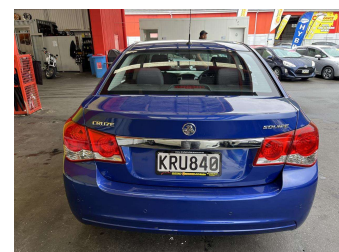

2017 Holden Cruze EQUIPE 1.8P/6AT/SL/4

Purchase Price

\$10,995

Includes GST, Registration & Licensing

Finance may be available on this vehicle. Ask one of our friendly staff for more information.

Gain peace of mind with Mechanical Breakdown Insurance. **Ask us how.**

Top features

- » Air Bag
- » Alloy Wheels
- » Cruise Control
- » Electric Windows

Body Style

4 door, Sedan

Odometer

130,856 km

Engine

1796 cc, Internal Combustion

Fuel Type

Petrol

Transmission

Automatic

Wheels

-

VIN

6G1PD5EM3GL225819