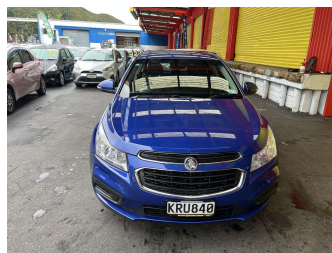

2017 Holden Cruze EQUIPE 1.8P/6AT/SL/4

Purchase Price

\$10,995

Includes GST, Registration & Licensing

Finance may be available on this vehicle. Ask one of our friendly staff for more information.

Gain peace of mind with Mechanical Breakdown Insurance. **Ask us how.**

Top features

- » Air Bag
- » Alloy Wheels
- » Cruise Control
- » Electric Windows

Body Style

4 door, Sedan

Odometer

130,856 km

Engine

1796 cc, Internal Combustion

Fuel Type

Petrol

Transmission

Automatic

Wheels

-

VIN

6G1PD5EM3GL225819