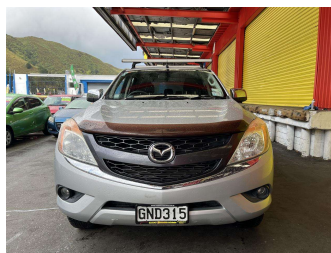

# 2012 Mazda BT-50 2WD GSX D/C W/S 6MT

Purchase Price **\$19,995**  
Includes GST, Registration & Licensing

Finance may be available on this vehicle. Ask one of our friendly staff for more information.

Gain peace of mind with Mechanical Breakdown Insurance. **Ask us how.**

- Top features**
- » ABS Brakes
  - » Air Bag
  - » Alloy Wheels
  - » Canopy
  - » Roof Rack

Body Style  
**4 door, Ute**

Odometer  
**197,206 km**

Engine  
**3196 cc, Internal Combustion**

Fuel Type  
**Diesel**

Transmission  
**Manual, Rear Wheel**

Wheels  
-

VIN  
**MM0UP0YF100120724**

Interior  
-

Safety  
-

Reg No.  
**GND315**

Ext Colour  
**Silver**

History  
**NZ New**