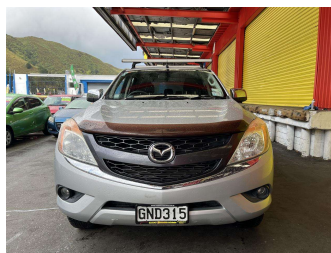

2012 Mazda BT-50 2WD GSX D/C W/S 6MT

Purchase Price **\$18,995**
Includes GST, Registration & Licensing

Finance may be available on this vehicle. Ask one of our friendly staff for more information.

Gain peace of mind with Mechanical Breakdown Insurance. **Ask us how.**

- Top features**
- » ABS Brakes
 - » Air Bag
 - » Alloy Wheels
 - » Canopy
 - » Roof Rack

Body Style
4 door, Ute

Odometer
197,206 km

Engine
3196 cc, Internal Combustion

Fuel Type
Diesel

Transmission
Manual, Rear Wheel

Wheels
-

VIN
MM0UP0YF100120724

Interior
-

Safety
-

Reg No.
GND315

Ext Colour
Silver

History
NZ New

Seats
5 seats