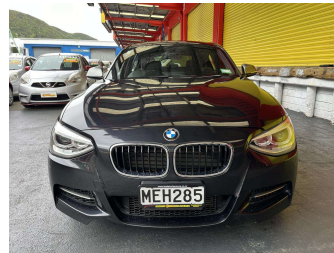

2015 BMW 135I M-SPORT

Purchase Price

\$22,995

Includes GST, Registration & Licensing

Finance may be available on this vehicle. Ask one of our friendly staff for more information.

Gain peace of mind with Mechanical Breakdown Insurance. **Ask us how.**

Top features

None Listed

Body Style

Hatchback

Odometer

68,067 km

Engine

2970 cc

Fuel Type

Petrol

Transmission

Automatic

Wheels

-

VIN

WBA1B72020P595295