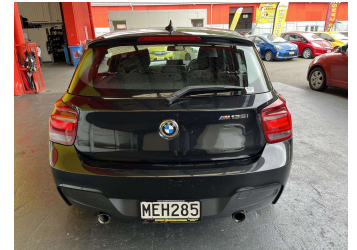

2015 BMW 135I M-SPORT

Purchase Price

\$22,995

Includes GST, Registration & Licensing

Finance may be available on this vehicle. Ask one of our friendly staff for more information.

Gain peace of mind with Mechanical Breakdown Insurance. **Ask us how.**

Top features

None Listed

Body Style

Hatchback

Odometer

68,067 km

Engine

2970 cc

Fuel Type

Petrol

Transmission

Automatic

Wheels

-

VIN

WBA1B72020P595295