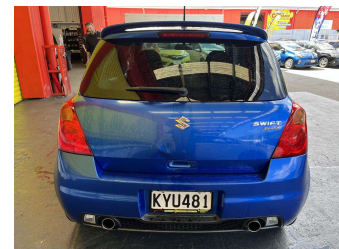

2010 Suzuki Swift Sport

Purchase Price

\$9,995

Includes GST, Registration & Licensing

Finance may be available on this vehicle. Ask one of our friendly staff for more information.

Gain peace of mind with Mechanical Breakdown Insurance. **Ask us how.**

Body Style

4 door, Hatchback

Odometer

109,088 km

Engine

1580 cc, Internal Combustion

Fuel Type

Petrol

Transmission

Automatic, Front Wheel

Wheels

-

VIN

7AT0GK0CX17252117

Interior

Black, Cloth