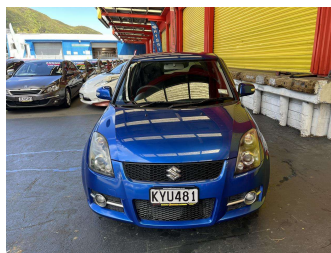

2010 Suzuki Swift Sport

Purchase Price

\$9,995

Includes GST, Registration & Licensing

Finance may be available on this vehicle. Ask one of our friendly staff for more information.

Gain peace of mind with Mechanical Breakdown Insurance. **Ask us how.**

Body Style

4 door, Hatchback

Odometer

109,088 km

Engine

1580 cc, Internal Combustion

Fuel Type

Petrol

Transmission

Automatic, Front Wheel

Wheels

-

VIN

7AT0GK0CX17252117

Interior

Black, Cloth