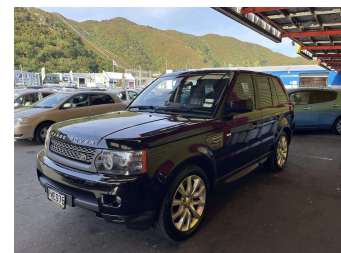

2010 Land Rover Range Rover HSE TDV8A

Purchase Price **\$27,995**
Includes GST, Registration & Licensing

Finance may be available on this vehicle. Ask one of our friendly staff for more information.

Gain peace of mind with Mechanical Breakdown Insurance. **Ask us how.**

- Top features**
- » 4WD/4x4
 - » Air Bag
 - » Air Conditioning
 - » Alloy Wheels
 - » Central Locking
 - » Electric Windows
 - » Heated Seats
 - » Leather Interior
 - » Power Steering
 - » Reversing Camera
 - » Tints
 - » Turbo Charger

Body Style
5 door, RV-SUV

Odometer
188,487 km

Engine
3628 cc

Fuel Type
Diesel

Transmission
Automatic

Wheels
-

VIN
SALLSAA23AA260631

Interior
-