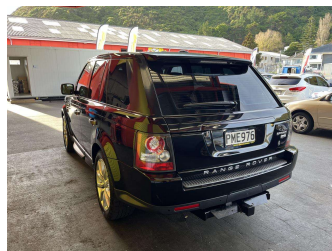

2010 Land Rover Range Rover HSE TDV8A

Purchase Price **\$27,995**
Includes GST, Registration & Licensing

Finance may be available on this vehicle. Ask one of our friendly staff for more information.

Gain peace of mind with Mechanical Breakdown Insurance. **Ask us how.**

- Top features**
- » 4WD/4x4
 - » Air Bag
 - » Air Conditioning
 - » Alloy Wheels
 - » Central Locking
 - » Electric Windows
 - » Heated Seats
 - » Leather Interior
 - » Power Steering
 - » Reversing Camera
 - » Tints
 - » Turbo Charger

Body Style
5 door, RV-SUV

Odometer
188,487 km

Engine
3628 cc

Fuel Type
Diesel

Transmission
Automatic

Wheels
-

VIN
SALLSAA23AA260631

Interior
-