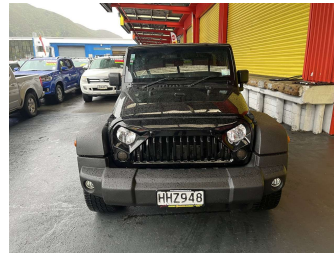

# 2010 Jeep Wrangler RENEGADE PET AUTO4DR

**Purchase Price** **\$27,995**  
Includes GST, Registration & Licensing

Finance may be available on this vehicle. Ask one of our friendly staff for more information.

Body Style  
**4 door, RV-SUV**

Odometer  
**177,915 km**

Engine  
**3778 cc, Internal Combustion**

Fuel Type  
**Petrol**

Transmission  
**Automatic, 4WD**

Wheels  
-

VIN  
**1J4HE3H16AL168271**

Interior  
**Grey, Cloth**