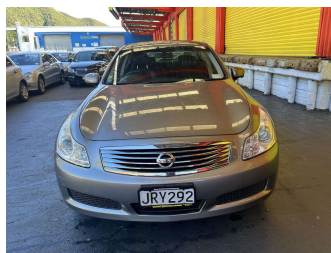

2007 Nissan Skyline 250 GT

Purchase Price

\$8,995

Includes GST, Registration & Licensing

Finance may be available on this vehicle. Ask one of our friendly staff for more information.

Gain peace of mind with Mechanical Breakdown Insurance. **Ask us how.**

Body Style

4 door, Sedan

Odometer

207,006 km

Engine

2498 cc, Internal Combustion

Fuel Type

Petrol

Transmission

Automatic, Rear Wheel

Wheels

-

VIN

7AT0DH12X16108972

Interior

Black, Cloth