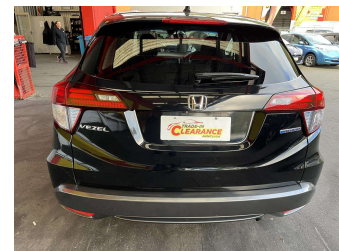

2015 Honda VEZEL HYBRID

Purchase Price **\$18,995**
Includes GST, Registration & Licensing

Finance may be available on this vehicle. Ask one of our friendly staff for more information.

Gain peace of mind with Mechanical Breakdown Insurance. **Ask us how.**

- Top features**
- » ABS Brakes
 - » Air Bag(s)
 - » Alloy Wheels
 - » Android Auto
 - » Body Kit (Factory)
 - » Electric Windows
 - » Paddle Shift
 - » Push Start Button
 - » Tints

Body Style
RV-SUV

Odometer
120,183 km

Engine
1496 cc, Hybrid

Fuel Type
Petrol

Transmission
Automatic

Wheels
-

VIN
7AT08GDHX23114395

Interior
Black

Safety

Based on 2023 VSRR rating