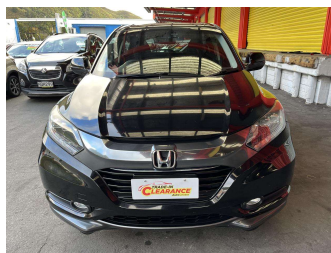

2015 Honda VEZEL HYBRID

Purchase Price **\$18,995**
Includes GST, Registration & Licensing

Finance may be available on this vehicle. Ask one of our friendly staff for more information.

Gain peace of mind with Mechanical Breakdown Insurance. **Ask us how.**

- Top features**
- » ABS Brakes
 - » Air Bag(s)
 - » Alloy Wheels
 - » Android Auto
 - » Body Kit (Factory)
 - » Electric Windows
 - » Paddle Shift
 - » Push Start Button
 - » Tints

Body Style
RV-SUV

Odometer
120,183 km

Engine
1496 cc, Hybrid

Fuel Type
Petrol

Transmission
Automatic

Wheels
-

VIN
7AT08GDHX23114395

Interior
Black

Safety

Based on 2023 VSRR rating

Reg No.
-

Ext Colour
Black

History
-

Seats
5 seats

CO2 Emissions
★★★★☆
111 grams/km

Energy Economy
★★★★☆☆
Annual fuel cost of \$1,840
4.7L per 100km

Cost per year is an estimate based on petrol price of \$2.80 per litre and an average distance of 14000 km. Emissions and Energy Economy figures standardised to 3P WLTP.