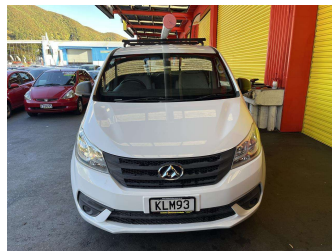

# 2017 LDV G10 T CARGO 2.0P/6AT/LV

Purchase Price

**\$15,995**

Includes GST, Registration & Licensing

Finance may be available on this vehicle. Ask one of our friendly staff for more information.

Gain peace of mind with Mechanical Breakdown Insurance. **Ask us how.**

## Top features

- » ABS Brakes
- » Alloy Wheels
- » Reversing Camera
- » Roof Rack
- » Tow Bar

Body Style

**5 door, Van**

Odometer

**110,888 km**

Engine

**2000 cc, Internal Combustion**

Fuel Type

**Petrol**

Transmission

**Automatic, Rear Wheel**

Wheels

-

VIN

**LSKG4AL16GA420938**