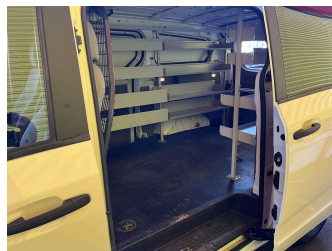

2017 LDV G10 T CARGO 2.0P/6AT/LV

Purchase Price

$15,995

Includes GST, Registration & Licensing

Finance may be available on this vehicle. Ask one of our friendly staff for more information.

Gain peace of mind with Mechanical Breakdown Insurance. **Ask us how.**

Top features

- » ABS Brakes
- » Alloy Wheels
- » Reversing Camera
- » Roof Rack
- » Tow Bar

Body Style

5 door, Van

Odometer

110,888 km

Engine

2000 cc, Internal Combustion

Fuel Type

Petrol

Transmission

Automatic, Rear Wheel

Wheels

-

VIN

LSKG4AL16GA420938

Interior

-

Safety

-

Reg No.

KLM93

Ext Colour

White

History

NZ New

Seats

2 seats

CO2 Emissions

-

Energy Economy

-

Stock ID: 27058

Trade In Clearance | Phone 04 566 6484 | Email sales@tradeinclearance.co.nz
125-127 Gracefield Road, Lower Hutt 5010, New Zealand
www.tradeinclearance.co.nz