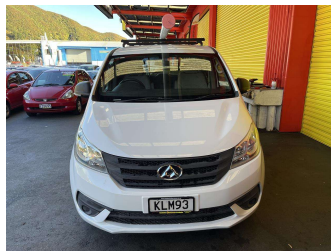

2017 LDV G10 T CARGO 2.0P/6AT/LV

Purchase Price

\$14,995

Includes GST, Registration & Licensing

Finance may be available on this vehicle. Ask one of our friendly staff for more information.

Gain peace of mind with Mechanical Breakdown Insurance. **Ask us how.**

Top features

- » ABS Brakes
- » Alloy Wheels
- » Reversing Camera
- » Roof Rack
- » Tow Bar

Body Style

5 door, Van

Odometer

110,888 km

Engine

2000 cc, Internal Combustion