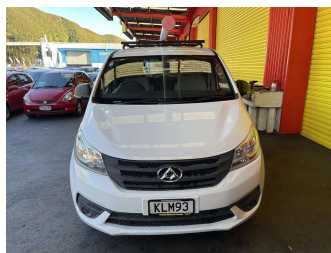

# 2017 LDV G10 T CARGO 2.0P/6AT/LV

Purchase Price

**\$14,995**

Includes GST, Registration & Licensing

Finance may be available on this vehicle. Ask one of our friendly staff for more information.

Gain peace of mind with Mechanical Breakdown Insurance. **Ask us how.**

## Top features

- » ABS Brakes
- » Alloy Wheels
- » Reversing Camera
- » Roof Rack
- » Tow Bar

Body Style

**5 door, Van**

Odometer

**110,888 km**

Engine

**2000 cc, Internal Combustion**

Fuel Type

**Petrol**

Transmission

**Automatic, Rear Wheel**

Wheels

-

VIN

**LSKG4AL16GA420938**