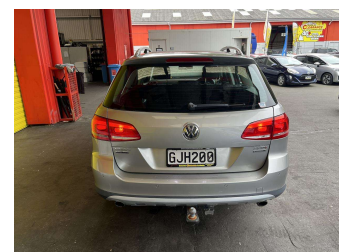

# 2012 Volkswagen Passat ALLTRACK TDI 125KW

**Purchase Price** **\$12,995**  
Includes GST, Registration & Licensing

Finance may be available on this vehicle. Ask one of our friendly staff for more information.

Gain peace of mind with Mechanical Breakdown Insurance. **Ask us how.**

**Top features**  
None Listed

Body Style  
**Station Wagon**

Odometer  
**137,634 km**

Engine  
**1968 cc, Internal Combustion**

Fuel Type  
**Diesel**