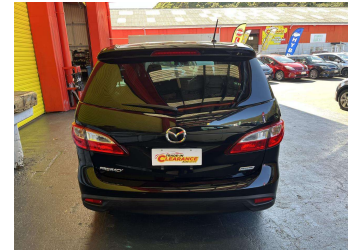

2013 Mazda Premacy 20C SKYACTIVE

Purchase Price **\$9,995**
Includes GST, Registration & Licensing

Finance may be available on this vehicle. Ask one of our friendly staff for more information.

Gain peace of mind with Mechanical Breakdown Insurance. **Ask us how.**

Body Style
4 door, People Movers

Odometer
106,362 km

Engine
1997 cc, Internal Combustion

Fuel Type
Petrol

Transmission
Automatic, Front Wheel

Wheels
-

VIN
7AT0C133X24114784

Interior
Black, Cloth

Safety

Based on 2023 VSRR rating

Reg No.
-

Ext Colour
Black

History
-

Seats
7 seats

CO2 Emissions
★★★★☆
163 grams/km

Energy Economy
★★☆☆☆