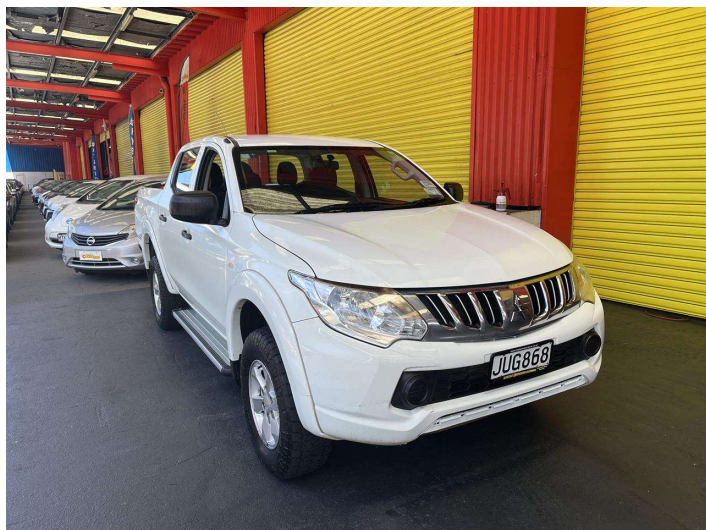

2016 Mitsubishi Triton D/CAB GLX 2.4D/4WD/5

Purchase Price **\$19,995**
Includes GST, Registration & Licensing

Finance may be available on this vehicle. Ask one of our friendly staff for more information.

Body Style
4 door, Ute

Odometer
245,039 km

Engine
2442 cc, Internal Combustion

Fuel Type
Diesel

Transmission
Automatic, 4WD

Wheels
-

VIN
MMAJYKL10GH021875

Interior
Blue-Grey, Cloth