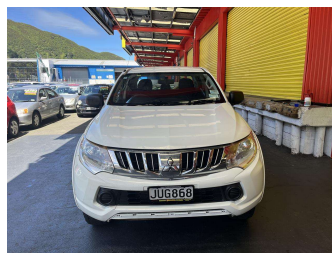

2016 Mitsubishi Triton D/CAB GLX 2.4D/4WD/5

Purchase Price **\$19,995**
Includes GST, Registration & Licensing

Finance may be available on this vehicle. Ask one of our friendly staff for more information.

Body Style
4 door, Ute

Odometer
245,039 km

Engine
2442 cc, Internal Combustion

Fuel Type
Diesel

Transmission
Automatic, 4WD

Wheels
-

VIN
MMAJYKL10GH021875

Interior
Blue-Grey, Cloth