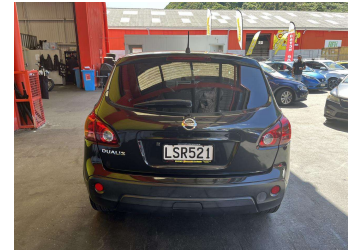

2010 Nissan Dualis

Purchase Price

\$11,995

Includes GST, Registration & Licensing

Finance may be available on this vehicle. Ask one of our friendly staff for more information.

Gain peace of mind with Mechanical Breakdown Insurance. **Ask us how.**

Top features

None Listed

Body Style

5 door, RV-SUV

Odometer

98,928 km

Engine

1990 cc, Internal Combustion

Fuel Type

Petrol

Transmission

Automatic

Wheels

-

VIN

7AT0DH7HX18251805