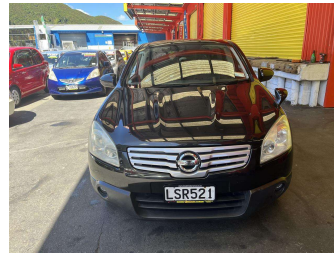

2010 Nissan Dualis

Purchase Price

\$11,995

Includes GST, Registration & Licensing

Finance may be available on this vehicle. Ask one of our friendly staff for more information.

Gain peace of mind with Mechanical Breakdown Insurance. **Ask us how.**

Top features

None Listed

Body Style

5 door, RV-SUV

Odometer

98,928 km

Engine

1990 cc, Internal Combustion

Fuel Type

Petrol

Transmission

Automatic

Wheels

-

VIN

7AT0DH7HX18251805