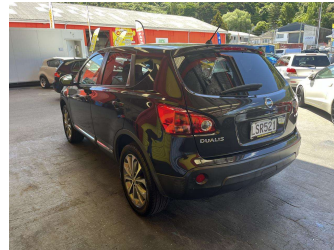

2010 Nissan Dualis

Purchase Price

\$11,995

Includes GST, Registration & Licensing

Finance may be available on this vehicle. Ask one of our friendly staff for more information.

Gain peace of mind with Mechanical Breakdown Insurance. **Ask us how.**

Top features

None Listed

Body Style

5 door, RV-SUV

Odometer

98,928 km

Engine

1990 cc, Internal Combustion

Fuel Type

Petrol

Transmission

Automatic

Wheels

-

VIN

7AT0DH7HX18251805