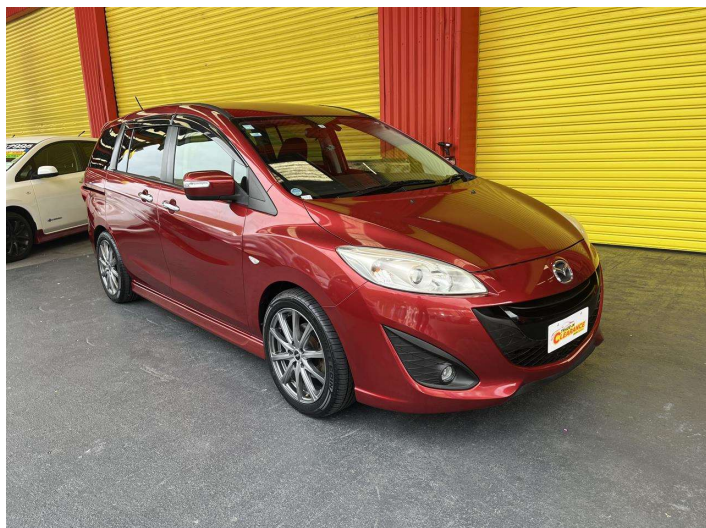

2013 Mazda Premacy 20C SKYACTIVE

Purchase Price **\$11,995**
Includes GST, Registration & Licensing

Finance may be available on this vehicle. Ask one of our friendly staff for more information.

Gain peace of mind with Mechanical Breakdown Insurance. **Ask us how.**

Body Style
4 door, People Movers

Odometer
77,734 km

Engine
1997 cc, Internal Combustion

Fuel Type
Petrol

Transmission
Automatic, Front Wheel

Wheels
-

VIN
7AT0C133X24101599

Interior
Black, Cloth

Safety
-

Reg No.
-

Ext Colour
Red

History
-

Seats
7 seats

CO2 Emissions
-

Energy Economy
-

Stock ID: 27022