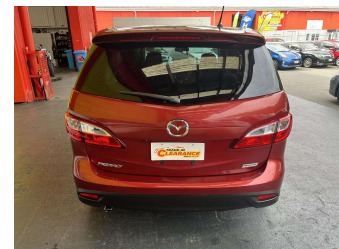

2013 Mazda Premacy 20C SKYACTIVE

Purchase Price **\$11,995**
Includes GST, Registration & Licensing

Finance may be available on this vehicle. Ask one of our friendly staff for more information.

Gain peace of mind with Mechanical Breakdown Insurance. **Ask us how.**

Body Style
4 door, People Movers

Odometer
77,734 km

Engine
1997 cc, Internal Combustion

Fuel Type
Petrol

Transmission
Automatic, Front Wheel

Wheels
-

VIN
7AT0C133X24101599

Interior
Black, Cloth