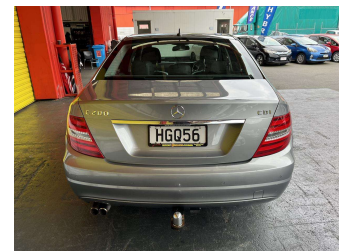

2012 Mercedes-Benz C 200 CDI

Purchase Price **\$10,995**
Includes GST, Registration & Licensing

Finance may be available on this vehicle. Ask one of our friendly staff for more information.

Gain peace of mind with Mechanical Breakdown Insurance. **Ask us how.**

- Top features**
- » Air Bag
 - » Alloy Wheels
 - » Body Kit (Factory)
 - » Central Locking
 - » Electric Windows
 - » Fog Lights
 - » Leather Trim
 - » Power Steering
 - » Steering wheel control...
 - » Tow Bar
 - » Turbo Charger

Body Style
4 door, Sedan

Odometer
124,887 km

Engine
2143 cc, Internal Combustion

Fuel Type
Diesel

Transmission
Automatic, Rear Wheel

Wheels
-

VIN
WDD2040012A650594

Interior
Black, Leather