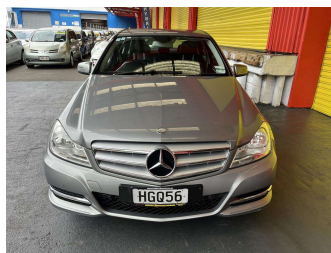

2012 Mercedes-Benz C 200 CDI

Purchase Price **\$10,995**
Includes GST, Registration & Licensing

Finance may be available on this vehicle. Ask one of our friendly staff for more information.

Gain peace of mind with Mechanical Breakdown Insurance. **Ask us how.**

Body Style
4 door, Sedan

Odometer
124,887 km

Engine
2143 cc, Internal Combustion

Fuel Type
Diesel

Transmission
Automatic, Rear Wheel

Wheels
-

VIN
WDD2040012A650594

Interior
Black, Leather