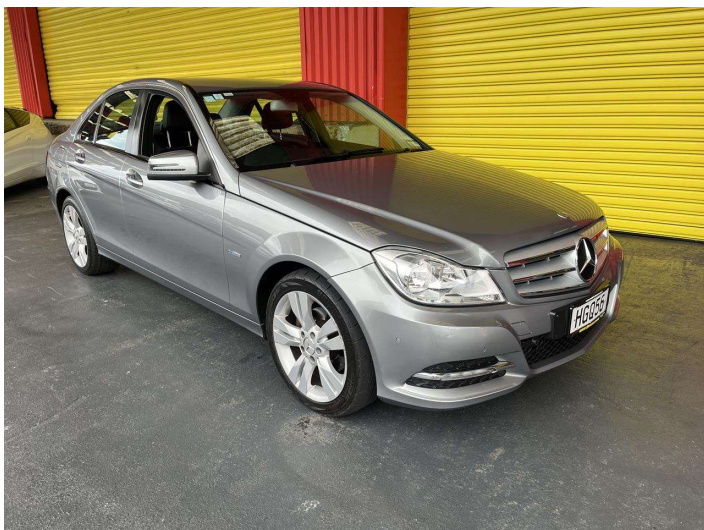

2012 Mercedes-Benz C 200 CDI

Purchase Price **\$10,995**
Includes GST, Registration & Licensing

Finance may be available on this vehicle. Ask one of our friendly staff for more information.

Gain peace of mind with Mechanical Breakdown Insurance. **Ask us how.**

- Top features**
- » Air Bag
 - » Alloy Wheels
 - » Body Kit (Factory)
 - » Central Locking
 - » Electric Windows
 - » Fog Lights
 - » Leather Trim
 - » Power Steering
 - » Steering wheel control...
 - » Tow Bar
 - » Turbo Charger

Body Style
4 door, Sedan

Odometer
124,887 km

Engine
2143 cc, Internal Combustion

Fuel Type
Diesel

Transmission
Automatic, Rear Wheel

Wheels
-

VIN
WDD2040012A650594

Interior
Black, Leather