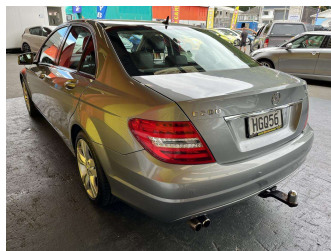

2012 Mercedes-Benz C 200 CDI

Purchase Price **\$10,995**
Includes GST, Registration & Licensing

Finance may be available on this vehicle. Ask one of our friendly staff for more information.

Gain peace of mind with Mechanical Breakdown Insurance. **Ask us how.**

- Top features**
- » Air Bag
 - » Alloy Wheels
 - » Body Kit (Factory)
 - » Central Locking
 - » Electric Windows
 - » Fog Lights
 - » Leather Trim
 - » Power Steering
 - » Steering wheel control...
 - » Tow Bar
 - » Turbo Charger

Body Style
4 door, Sedan

Odometer
124,887 km

Engine
2143 cc, Internal Combustion

Fuel Type
Diesel

Transmission
Automatic, Rear Wheel

Wheels
-

VIN
WDD2040012A650594

Interior
Black, Leather