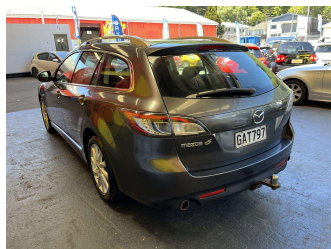

2011 Mazda 6 WAGON GSX 2.5

Purchase Price **\$10,995**
Includes GST, Registration & Licensing

Finance may be available on this vehicle. Ask one of our friendly staff for more information.

Gain peace of mind with Mechanical Breakdown Insurance. **Ask us how.**

Body Style
5 door, Station Wagon

Odometer
189,739 km

Engine
2488 cc, Internal Combustion

Fuel Type
Petrol

Transmission
Automatic, Front Wheel

Wheels
-

VIN
JM0GH105200217801

Interior
Charcoal, Cloth