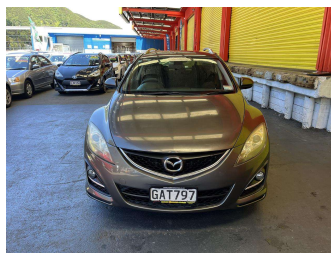

2011 Mazda 6 WAGON GSX 2.5

Purchase Price **\$10,995**
Includes GST, Registration & Licensing

Finance may be available on this vehicle. Ask one of our friendly staff for more information.

Gain peace of mind with Mechanical Breakdown Insurance. **Ask us how.**

Body Style
5 door, Station Wagon

Odometer
189,739 km

Engine
2488 cc, Internal Combustion

Fuel Type
Petrol

Transmission
Automatic, Front Wheel

Wheels
-

VIN
JM0GH105200217801

Interior
Charcoal, Cloth