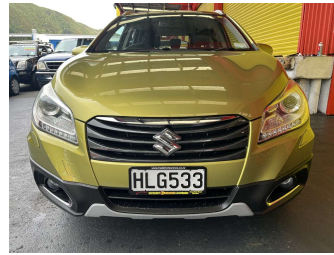

2014 Suzuki Sx4 S-Cross LTDHC 1.6P/4WD/7CVT/

Purchase Price **\$15,995**
Includes GST, Registration & Licensing

Finance may be available on this vehicle. Ask one of our friendly staff for more information.

Odometer
86,261 km

Engine
1586 cc, Internal Combustion

Fuel Type
Petrol

Transmission
Automatic, 4WD

Wheels
-

VIN
TSMJYB22S00162433

Interior
-

Safety
-