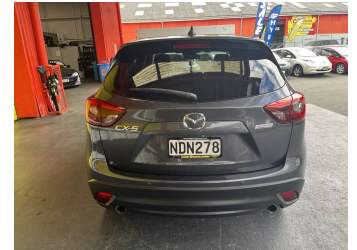

2016 Mazda Cx-5 2.5ltr LIMITED

Purchase Price **\$19,995**
Includes GST, Registration & Licensing

Finance may be available on this vehicle. Ask one of our friendly staff for more information.

Gain peace of mind with Mechanical Breakdown Insurance. **Ask us how.**

Body Style
5 door, RV-SUV

Odometer
155,257 km

Engine
2480 cc, Internal Combustion

Fuel Type
Petrol

Transmission
Automatic

Wheels
-

VIN
7AT0C144X20201240

Interior
Black, Cloth

Safety
-

Reg No.
NDN278

Ext Colour
Grey

History
Ex-Overseas

Seats
5 seats

CO2 Emissions
-

Energy Economy
-

Stock ID: 28311