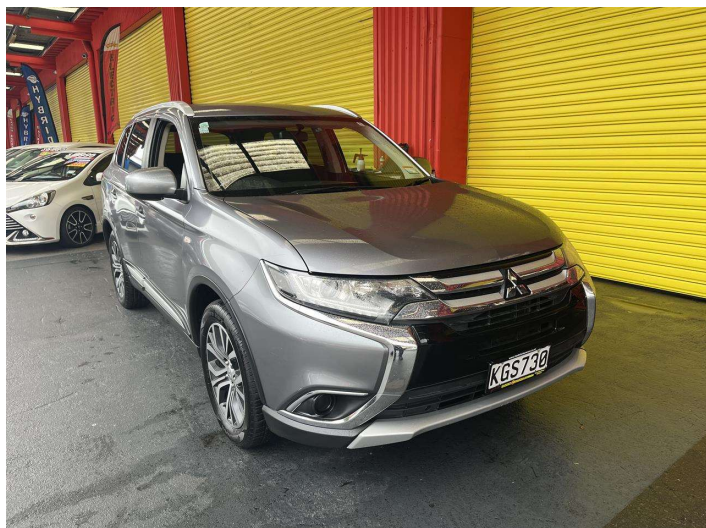

# 2017 Mitsubishi Outlander LS 2.0P/CVT

Purchase Price **\$16,995**  
Includes GST, Registration & Licensing

Finance may be available on this vehicle. Ask one of our friendly staff for more information.

Body Style  
**5 door, RV-SUV**

Odometer  
**162,918 km**

Engine  
**1998 cc, Internal Combustion**

Fuel Type  
**Petrol**

Transmission  
**Automatic, Front Wheel**

Wheels  
-

VIN  
**JMFXTGF7WHJ000957**

Interior  
**Charcoal, Cloth**