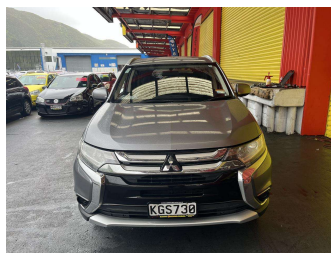

# 2017 Mitsubishi Outlander LS 2.0P/CVT

Purchase Price **\$16,995**  
Includes GST, Registration & Licensing

Finance may be available on this vehicle. Ask one of our friendly staff for more information.

Body Style  
**5 door, RV-SUV**

Odometer  
**162,918 km**

Engine  
**1998 cc, Internal Combustion**

Fuel Type  
**Petrol**

Transmission  
**Automatic, Front Wheel**

Wheels  
-

VIN  
**JMFXTGF7WHJ000957**

Interior  
**Charcoal, Cloth**