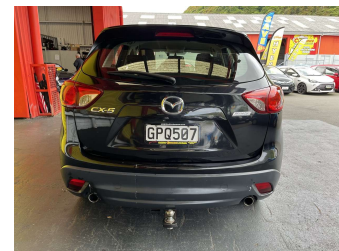

# 2012 Mazda Cx-5 2WD GSX 2.0 PTR

**Purchase Price** **\$12,995**  
Includes GST, Registration & Licensing

Finance may be available on this vehicle. Ask one of our friendly staff for more information.

Gain peace of mind with Mechanical Breakdown Insurance. **Ask us how.**

**Top features**

- » Alloy Wheels
- » Tints
- » Tow Bar

Body Style  
**5 door, RV-SUV**

Odometer  
**181,514 km**

Engine  
**1997 cc, Internal Combustion**

Fuel Type  
**Petrol**

Transmission  
**Automatic, Front Wheel**

Wheels  
-

VIN  
**JM0KE107100127758**

Interior  
-

Safety  
-

Reg No.  
**GPQ507**

Ext Colour  
**Black**

History  
**NZ New**

Seats  
**5 seats**