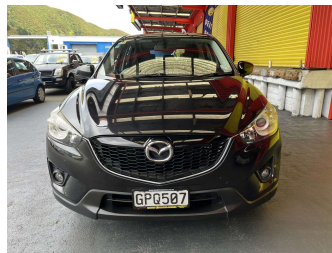

# 2012 Mazda Cx-5 2WD GSX 2.0 PTR

**Purchase Price** **\$12,995**  
Includes GST, Registration & Licensing

Finance may be available on this vehicle. Ask one of our friendly staff for more information.

Gain peace of mind with Mechanical Breakdown Insurance. **Ask us how.**

**Top features**

- » Alloy Wheels
- » Tints
- » Tow Bar

Body Style  
**5 door, RV-SUV**

Odometer  
**181,514 km**

Engine  
**1997 cc, Internal Combustion**

Fuel Type  
**Petrol**

Transmission  
**Automatic, Front Wheel**

Wheels  
-

VIN  
**JM0KE107100127758**

Interior  
-

Safety  
-

Reg No.  
**GPQ507**

Ext Colour  
**Black**

History  
**NZ New**

Seats  
**5 seats**