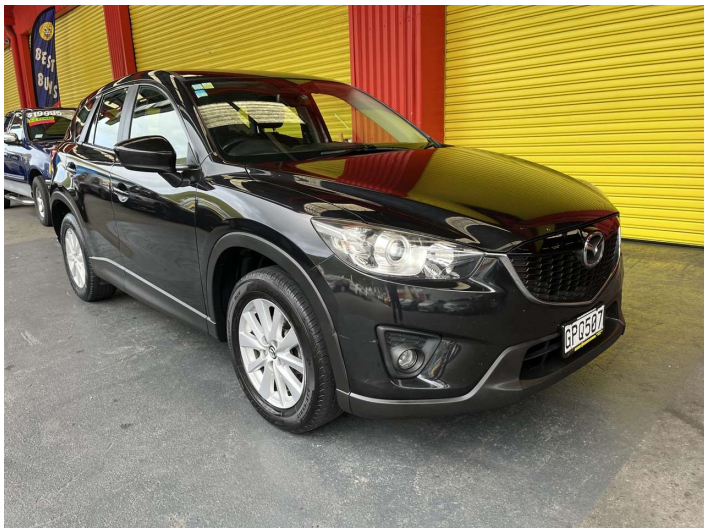

# 2012 Mazda Cx-5 2WD GSX 2.0 PTR

**Purchase Price** **\$12,995**  
Includes GST, Registration & Licensing

Finance may be available on this vehicle. Ask one of our friendly staff for more information.

Gain peace of mind with Mechanical Breakdown Insurance. **Ask us how.**

**Top features**

- » Alloy Wheels
- » Tints
- » Tow Bar

Body Style  
**5 door, RV-SUV**

Odometer  
**181,514 km**

Engine  
**1997 cc, Internal Combustion**

Fuel Type  
**Petrol**

Transmission  
**Automatic, Front Wheel**

Wheels  
-

VIN  
**JM0KE107100127758**

Interior  
-

Safety  
-

Reg No.  
**GPQ507**

Ext Colour  
**Black**

History  
**NZ New**

Seats  
**5 seats**