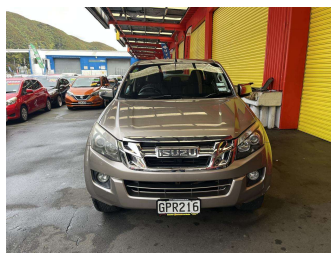

2012 Isuzu D-Max LS MANUAL DC 2WD

Purchase Price **\$17,995**
Includes GST, Registration & Licensing

Finance may be available on this vehicle. Ask one of our friendly staff for more information.

Gain peace of mind with Mechanical Breakdown Insurance. **Ask us how.**

- Top features**
- » ABS Brakes
 - » Air Bag
 - » Alloy Wheels
 - » Electric Windows
 - » Power Steering
 - » Tow Bar
 - » Tuf Dek
 - » Turbo Charger

Body Style
4 door, Ute

Odometer
241,265 km

Engine
2999 cc, Internal Combustion