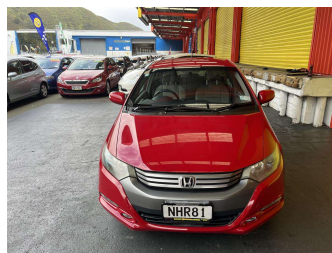

2009 Honda Insight HYBRID

Purchase Price **\$8,995**
Includes GST, Registration & Licensing

Finance may be available on this vehicle. Ask one of our friendly staff for more information.

Gain peace of mind with Mechanical Breakdown Insurance. **Ask us how.**

Body Style
5 door, Hatchback

Odometer
83,991 km

Engine
1330 cc, Hybrid

Fuel Type
Petrol

Transmission
Automatic, Front Wheel

Wheels
-

VIN
7AT08G9MX21199193

Interior
Beige, Cloth