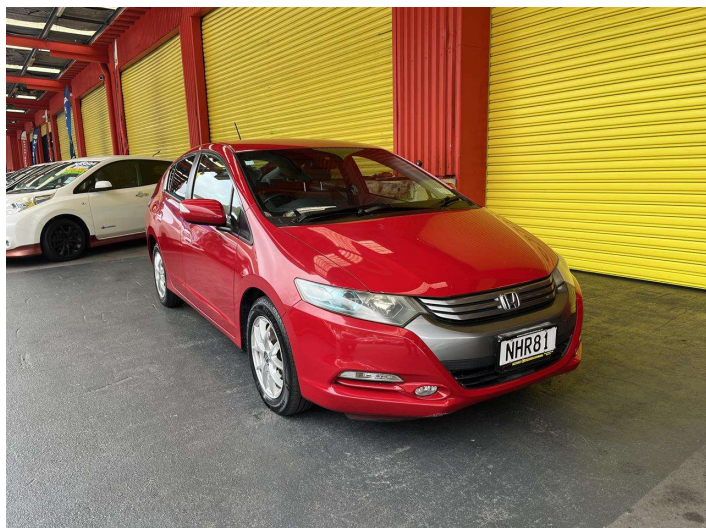

2009 Honda Insight HYBRID

Purchase Price **\$8,995**
Includes GST, Registration & Licensing

Finance may be available on this vehicle. Ask one of our friendly staff for more information.

Gain peace of mind with Mechanical Breakdown Insurance. **Ask us how.**

Body Style
5 door, Hatchback

Odometer
83,991 km

Engine
1330 cc, Hybrid

Fuel Type
Petrol

Transmission
Automatic, Front Wheel

Wheels
-

VIN
7AT08G9MX21199193

Interior
Beige, Cloth