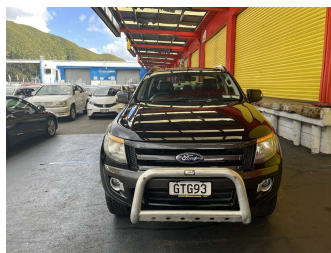

2013 Ford Ranger 3.2TD WILDTRAK 4X4 A

Purchase Price **\$24,995**
Includes GST, Registration & Licensing

Finance may be available on this vehicle. Ask one of our friendly staff for more information.

Gain peace of mind with Mechanical Breakdown Insurance. **Ask us how.**

Body Style
4 door, Ute

Odometer
203,855 km

Engine
3199 cc, Internal Combustion

Fuel Type
Diesel

Transmission
Automatic, 4WD

Wheels
-

VIN
MNAUMFF50DW171905

Interior
Black, Leather