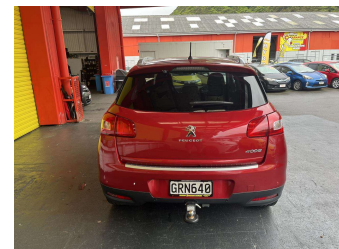

2013 Peugeot 4008 ALLURE 2X4 2.0 CVT

Purchase Price

\$11,995

Includes GST, Registration & Licensing

Finance may be available on this vehicle. Ask one of our friendly staff for more information.

Gain peace of mind with Mechanical Breakdown Insurance. **Ask us how.**

Body Style

5 door, Station Wagon

Odometer

101,275 km

Engine

1997 cc, Internal Combustion

Fuel Type

Petrol