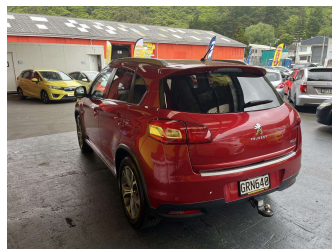

2013 Peugeot 4008 ALLURE 2X4 2.0 CVT

Purchase Price

\$11,995

Includes GST, Registration & Licensing

Finance may be available on this vehicle. Ask one of our friendly staff for more information.

Gain peace of mind with Mechanical Breakdown Insurance. **Ask us how.**

Body Style

5 door, Station Wagon

Odometer

101,275 km

Engine

1997 cc, Internal Combustion

Fuel Type

Petrol