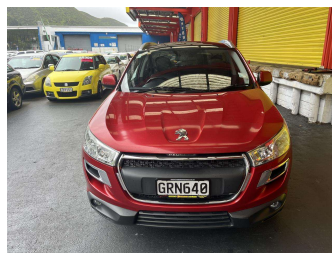

2013 Peugeot 4008 ALLURE 2X4 2.0 CVT

Purchase Price

\$11,995

Includes GST, Registration & Licensing

Finance may be available on this vehicle. Ask one of our friendly staff for more information.

Gain peace of mind with Mechanical Breakdown Insurance. **Ask us how.**

Body Style

5 door, Station Wagon

Odometer

101,275 km

Engine

1997 cc, Internal Combustion

Fuel Type

Petrol