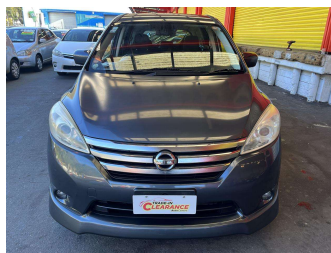

2012 Nissan Lafesta

Purchase Price **\$11,995**
Includes GST, Registration & Licensing

Finance may be available on this vehicle. Ask one of our friendly staff for more information.

Gain peace of mind with Mechanical Breakdown Insurance. **Ask us how.**

Body Style
People Movers

Odometer
63,831 km

Engine
1998 cc, Internal Combustion

Fuel Type
Petrol

Transmission
Automatic

Wheels
-

VIN
7AT0DH7DX23117598

Interior
-

Safety

Reg No.
-

Ext Colour
Grey

History
-

Seats
7 seats

CO2 Emissions
★ ★ ★ ★ ☆ ☆
189 grams/km

Energy Economy
★ ★ ☆ ☆ ☆ ☆
Annual fuel cost of \$3,100
7.9L per 100km

Cost per year is an estimate based on petrol price of \$2.80 per litre and an average distance of 14000 km. Emissions and Energy Economy figures standardised to 3P WLTP.