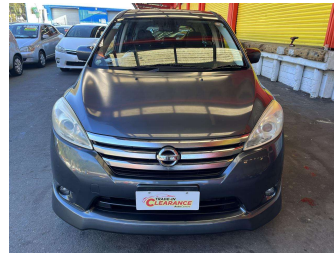

2012 Nissan Lafesta

Purchase Price **\$11,995**
Includes GST, Registration & Licensing

Finance may be available on this vehicle. Ask one of our friendly staff for more information.

Gain peace of mind with Mechanical Breakdown Insurance. **Ask us how.**

Body Style
People Movers

Odometer
63,831 km

Engine
1998 cc, Internal Combustion

Fuel Type
Petrol

Transmission
Automatic

Wheels
-

VIN
7AT0DH7DX23117598

Interior
-

Safety

Based on 2023 VSRR rating

Reg No.
-

Ext Colour
Grey

History
-

Seats
7 seats

CO2 Emissions
★★★★☆
189 grams/km

Energy Economy
★★☆☆☆