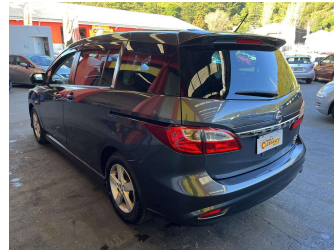

2012 Nissan Lafesta

Purchase Price **\$11,995**
Includes GST, Registration & Licensing

Finance may be available on this vehicle. Ask one of our friendly staff for more information.

Gain peace of mind with Mechanical Breakdown Insurance. **Ask us how.**

Body Style
People Movers

Odometer
63,831 km

Engine
1998 cc, Internal Combustion

Fuel Type
Petrol

Transmission
Automatic

Wheels
-

VIN
7AT0DH7DX23117598

Interior
-