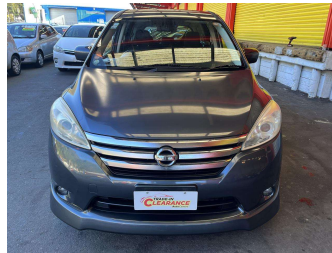

2012 Nissan Lafesta

Purchase Price **\$10,995**
Includes GST, Registration & Licensing

Finance may be available on this vehicle. Ask one of our friendly staff for more information.

Gain peace of mind with Mechanical Breakdown Insurance. **Ask us how.**

Body Style
People Movers

Odometer
63,831 km

Engine
1998 cc, Internal Combustion

Fuel Type
Petrol

Transmission
Automatic

Wheels
-

VIN
7AT0DH7DX23117598

Interior
-

Safety

Based on 2023 VSRR rating

Reg No.
-

Ext Colour
Grey

History
-

Seats
7 seats

CO2 Emissions
★★★★☆
189 grams/km

Energy Economy
★★☆☆☆