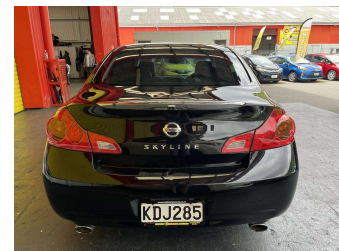

2007 Nissan Skyline 250GT

Purchase Price

\$6,750

Includes GST, Registration & Licensing

Finance may be available on this vehicle. Ask one of our friendly staff for more information.

Gain peace of mind with Mechanical Breakdown Insurance. **Ask us how.**

Body Style

4 door, Sedan

Odometer

215,485 km

Engine

2490 cc, Internal Combustion

Fuel Type

Petrol

Transmission

Automatic, Rear Wheel

Wheels

-

VIN

7AT0DH12X16115215

Interior

Black, Leather