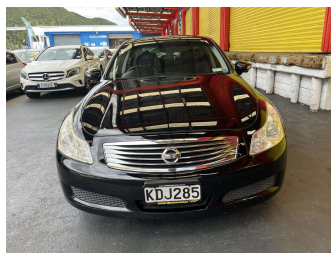

2007 Nissan Skyline 250GT

Purchase Price

\$6,750

Includes GST, Registration & Licensing

Finance may be available on this vehicle. Ask one of our friendly staff for more information.

Gain peace of mind with Mechanical Breakdown Insurance. **Ask us how.**

Top features

- » ABS Brakes
- » Air Bag(s)
- » Alloy Wheels
- » Body Kit (Factory)
- » Central Locking
- » Central Locking
- » Electric Windows
- » Power Steering
- » Push Start Button
- » Radio
- » Reversing Camera
- » Spoiler
- » Sports Exhaust
- » Steering wheel control...
- » Tints

Body Style

4 door, Sedan

Odometer

215,485 km

Engine

2490 cc, Internal Combustion

Fuel Type

Petrol

Transmission

Automatic, Rear Wheel

Wheels

-

VIN

7AT0DH12X16115215

Interior

Black, Leather