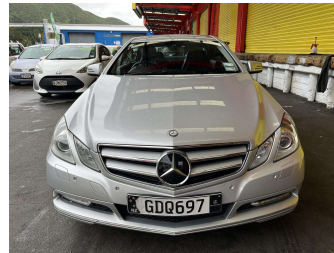

2011 Mercedes-Benz E 250 CDI COUPE

Purchase Price

\$10,995

Includes GST, Registration & Licensing

Finance may be available on this vehicle. Ask one of our friendly staff for more information.

Gain peace of mind with Mechanical Breakdown Insurance. **Ask us how.**

Top features

None Listed

Body Style

2 door, Coupe

Odometer

175,099 km

Engine

2143 cc, Internal Combustion

Fuel Type

Diesel

Transmission

Automatic, Rear Wheel

Wheels

-

VIN

WDD2073032F101993