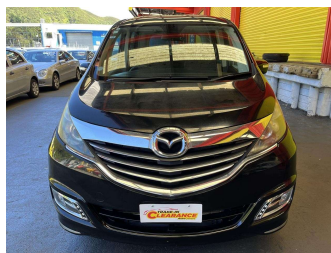

# 2012 Mazda BIANTE GRANZ

**Purchase Price** **\$10,995**  
Includes GST, Registration & Licensing

Finance may be available on this vehicle. Ask one of our friendly staff for more information.

Gain peace of mind with Mechanical Breakdown Insurance. **Ask us how.**

**Top features**  
» ESC

Body Style

-

Odometer

**127,406 km**

Engine

**2000 cc**

Fuel Type

**Petrol**

Transmission

**Automatic**

Wheels

-

VIN

-

Interior