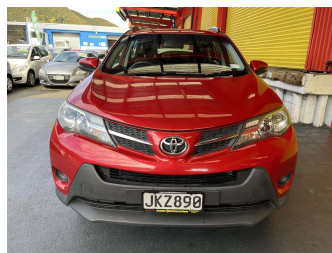

2015 Toyota RAV4 GX 2.5P SUV 6A

Purchase Price **\$13,995**
Includes GST, Registration & Licensing

Finance may be available on this vehicle. Ask one of our friendly staff for more information.

Gain peace of mind with Mechanical Breakdown Insurance. **Ask us how.**

Body Style
4 door, RV-SUV

Odometer
231,185 km

Engine
2494 cc, Internal Combustion

Fuel Type
Petrol

Transmission
Automatic, Front Wheel

Wheels
-

VIN
JTMBFREV40J049101

Interior
Black, Suede