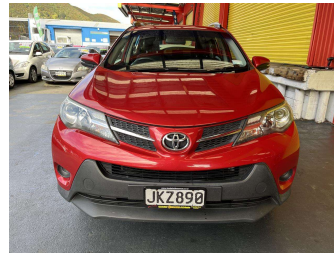

2015 Toyota RAV4 GX 2.5P SUV 6A

Purchase Price **\$14,995**
Includes GST, Registration & Licensing

Finance may be available on this vehicle. Ask one of our friendly staff for more information.

Gain peace of mind with Mechanical Breakdown Insurance. **Ask us how.**

Body Style
4 door, RV-SUV

Odometer
231,185 km

Engine
2494 cc, Internal Combustion

Fuel Type
Petrol

Transmission
Automatic, Front Wheel

Wheels
-

VIN
JTMBFREV40J049101

Interior
Black, Suede