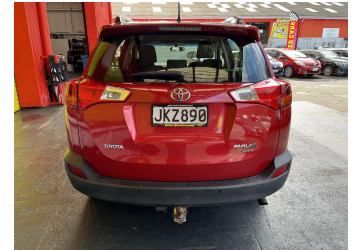

2015 Toyota RAV4 GX 2.5P SUV 6A

Purchase Price **\$14,995**
Includes GST, Registration & Licensing

Finance may be available on this vehicle. Ask one of our friendly staff for more information.

Gain peace of mind with Mechanical Breakdown Insurance. **Ask us how.**

Body Style
4 door, RV-SUV

Odometer
231,185 km

Engine
2494 cc, Internal Combustion

Fuel Type
Petrol

Transmission
Automatic, Front Wheel

Wheels
-

VIN
JTMBFREV40J049101

Interior
Black, Suede