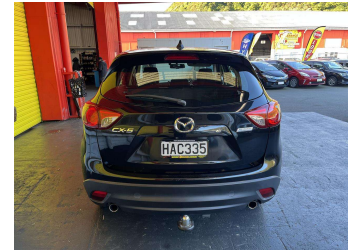

# 2013 Mazda Cx-5 2WD GSX 2.0 PTR

Purchase Price **\$13,995**  
Includes GST, Registration & Licensing

Finance may be available on this vehicle. Ask one of our friendly staff for more information.

Gain peace of mind with Mechanical Breakdown Insurance. **Ask us how.**

Body Style  
**5 door, RV-SUV**

Odometer  
**186,400 km**

Engine  
**1998 cc, Internal Combustion**

Fuel Type  
**Petrol**

Transmission  
**Automatic, Front Wheel**

Wheels  
-

VIN  
**JM0KE107100217011**

Interior  
**Black, Cloth**