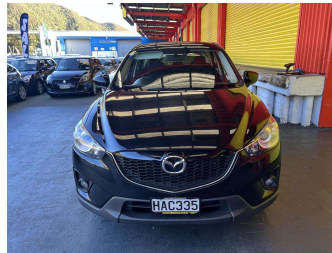

# 2013 Mazda Cx-5 2WD GSX 2.0 PTR

Purchase Price **\$13,995**  
Includes GST, Registration & Licensing

Finance may be available on this vehicle. Ask one of our friendly staff for more information.

Gain peace of mind with Mechanical Breakdown Insurance. **Ask us how.**

Body Style  
**5 door, RV-SUV**

Odometer  
**186,400 km**

Engine  
**1998 cc, Internal Combustion**

Fuel Type  
**Petrol**

Transmission  
**Automatic, Front Wheel**

Wheels  
-

VIN  
**JM0KE107100217011**

Interior  
**Black, Cloth**