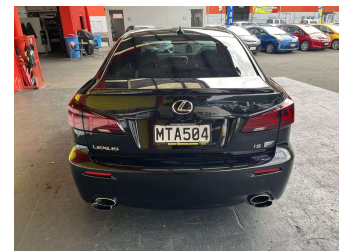

2008 Lexus IS F V8 good kms

Purchase Price **\$29,995**
Includes GST, Registration & Licensing

Finance may be available on this vehicle. Ask one of our friendly staff for more information.

Gain peace of mind with Mechanical Breakdown Insurance. **Ask us how.**

Body Style
4 door, Sedan

Odometer
135,646 km

Engine
4968 cc, Internal Combustion

Fuel Type
Petrol

Transmission
Automatic

Wheels
-

VIN
7AT0B00TX20004778

Interior
Black, Leather