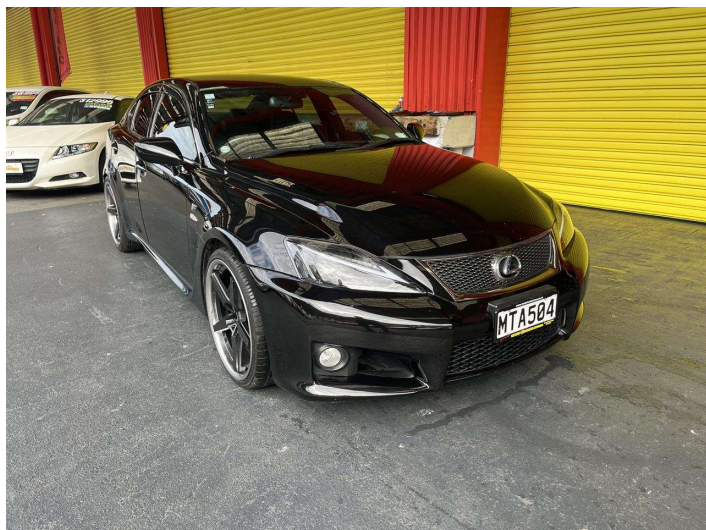

2008 Lexus IS F V8 good kms

Purchase Price **\$29,995**
Includes GST, Registration & Licensing

Finance may be available on this vehicle. Ask one of our friendly staff for more information.

Gain peace of mind with Mechanical Breakdown Insurance. **Ask us how.**

Body Style
4 door, Sedan

Odometer
135,646 km

Engine
4968 cc, Internal Combustion

Fuel Type
Petrol

Transmission
Automatic

Wheels
-

VIN
7AT0B00TX20004778

Interior
Black, Leather