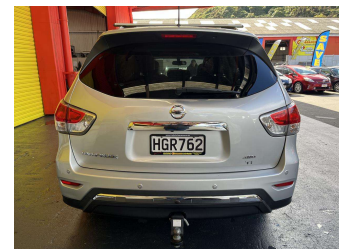

# 2014 Nissan pathfinder TI 3.5P4WD6CVT/SW5D7

Purchase Price **\$21,995**  
Includes GST, Registration & Licensing

Finance may be available on this vehicle. Ask one of our friendly staff for more information.

Body Style  
**5 door, RV-SUV**

Odometer  
**98,920 km**

Engine  
**3498 cc, Internal Combustion**

Fuel Type  
**Petrol**

Transmission  
**Automatic**

Wheels  
-

VIN  
**5N1AR2MM2EC656446**

Interior  
**Black, Leather**