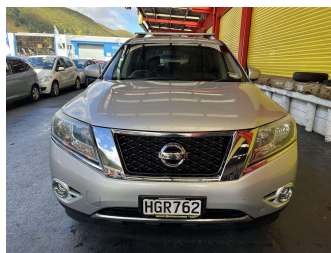

# 2014 Nissan pathfinder TI 3.5P4WD6CVT/SW5D7

Purchase Price **\$21,995**  
Includes GST, Registration & Licensing

Finance may be available on this vehicle. Ask one of our friendly staff for more information.

Body Style  
**5 door, RV-SUV**

Odometer  
**98,920 km**

Engine  
**3498 cc, Internal Combustion**

Fuel Type  
**Petrol**

Transmission  
**Automatic**

Wheels  
-

VIN  
**5N1AR2MM2EC656446**

Interior  
**Black, Leather**