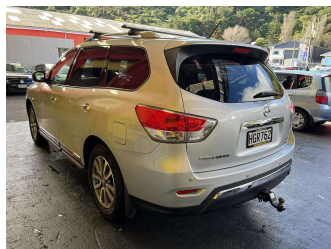

# 2014 Nissan pathfinder TI 3.5P4WD6CVT/SW5D7

Purchase Price **\$21,995**  
Includes GST, Registration & Licensing

Finance may be available on this vehicle. Ask one of our friendly staff for more information.

Body Style  
**5 door, RV-SUV**

Odometer  
**98,920 km**

Engine  
**3498 cc, Internal Combustion**

Fuel Type  
**Petrol**

Transmission  
**Automatic**

Wheels  
-

VIN  
**5N1AR2MM2EC656446**

Interior  
**Black, Leather**