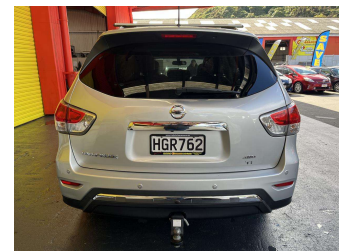

# 2014 Nissan pathfinder TI 3.5P4WD6CVT/SW5D7

**Purchase Price** **\$19,995**  
Includes GST, Registration & Licensing

Finance may be available on this vehicle. Ask one of our friendly staff for more information.

Body Style  
**5 door, RV-SUV**

Odometer  
**98,920 km**

Engine  
**3498 cc, Internal Combustion**

Fuel Type  
**Petrol**

Transmission  
**Automatic**

Wheels  
-

VIN  
**5N1AR2MM2EC656446**

Interior  
**Black, Leather**