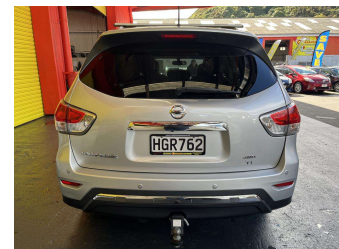

# 2014 Nissan pathfinder TI 3.5P4WD6CVT/SW5D7

**Purchase Price** **\$19,995**  
Includes GST, Registration & Licensing

Finance may be available on this vehicle. Ask one of our friendly staff for more information.

Body Style  
**5 door, RV-SUV**

Odometer  
**98,920 km**

Engine  
**3498 cc, Internal Combustion**

Fuel Type  
**Petrol**

Transmission  
**Automatic**

Wheels  
-

VIN  
**5N1AR2MM2EC656446**

Interior  
**Black, Leather**