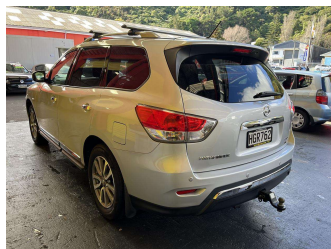

# 2014 Nissan pathfinder TI 3.5P4WD6CVT/SW5D7

**Purchase Price** **\$19,995**  
Includes GST, Registration & Licensing

Finance may be available on this vehicle. Ask one of our friendly staff for more information.

Body Style  
**5 door, RV-SUV**

Odometer  
**98,920 km**

Engine  
**3498 cc, Internal Combustion**

Fuel Type  
**Petrol**

Transmission  
**Automatic**

Wheels  
-

VIN  
**5N1AR2MM2EC656446**

Interior  
**Black, Leather**