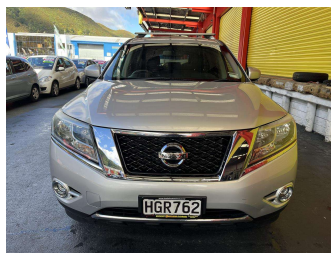

# 2014 Nissan pathfinder TI 3.5P4WD6CVT/SW5D7

**Purchase Price** **\$19,995**  
Includes GST, Registration & Licensing

Finance may be available on this vehicle. Ask one of our friendly staff for more information.

Body Style  
**5 door, RV-SUV**

Odometer  
**98,920 km**

Engine  
**3498 cc, Internal Combustion**

Fuel Type  
**Petrol**

Transmission  
**Automatic**

Wheels  
-

VIN  
**5N1AR2MM2EC656446**

Interior  
**Black, Leather**