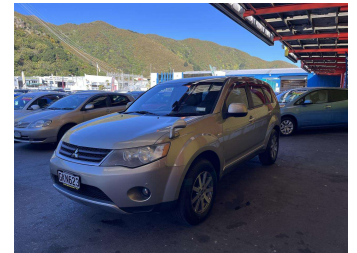

2006 Mitsubishi Outlander

Purchase Price

\$7,995

Includes GST, Registration & Licensing

Finance may be available on this vehicle. Ask one of our friendly staff for more information.

Gain peace of mind with Mechanical Breakdown Insurance. **Ask us how.**

Top features

- » ABS Brakes
- » Air Bag
- » Alloy Wheels
- » Electric Windows
- » Power Steering
- » Tow Bar

Body Style

5 door, RV-SUV

Odometer

233,625 km

Engine

2350 cc, Internal Combustion

Fuel Type

Petrol

Transmission

Automatic

Wheels

-

VIN

7AT0CJ3MX12018709