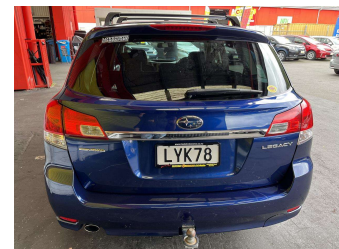

# 2012 Subaru Legacy 2.5I SPORT CVT WAG

**Purchase Price** **\$9,995**  
Includes GST, Registration & Licensing

Finance may be available on this vehicle. Ask one of our friendly staff for more information.

Gain peace of mind with Mechanical Breakdown Insurance. **Ask us how.**

**Top features**  
None Listed

Body Style  
**5 door, Station Wagon**

Odometer  
**187,358 km**

Engine  
**2457 cc, Internal Combustion**

Ext Colour  
**Blue**

History  
**NZ New**

Seats  
**5 seats**

CO2 Emissions  
**★★★☆☆☆**  
**225 grams/km**

Energy Economy  
**★★★★☆☆**

**Annual fuel cost of \$3,680**  
**9.4L per 100km**

Cost per year is an estimate based on petrol price of \$2.80 per litre and an average distance of 14000 km. Emissions and Energy Economy figures standardised to 3P WLTP.