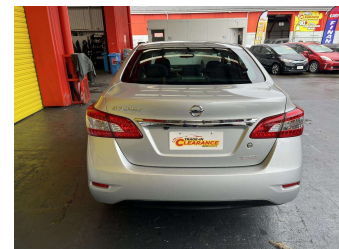

2013 Nissan Sylphy X

Purchase Price **\$11,995**
Includes GST, Registration & Licensing

Finance may be available on this vehicle. Ask one of our friendly staff for more information.

Gain peace of mind with Mechanical Breakdown Insurance. **Ask us how.**

- Top features**
- » Air Conditioning
 - » Alloy Wheels
 - » Auto Lights
 - » Body Kit (Factory)
 - » CD Player
 - » Central Locking
 - » ESC
 - » Face Lift Model
 - » Fog Lights
 - » Power Steering
 - » Push Start Button
 - » Radio
 - » Smart key
 - » Steering wheel control...
 - » Tints

Body Style
4 door, Sedan

Odometer
35,262 km

Engine
1798 cc, Internal Combustion

Fuel Type
Petrol

Transmission
Automatic, Front Wheel

Wheels
-

VIN
7AT0DH7FX24008721

Interior
Charcoal, Cloth