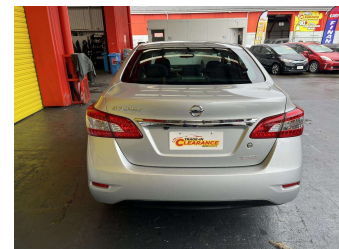

# 2013 Nissan Sylphy X

Purchase Price

**\$11,995**

Includes GST, Registration & Licensing

Finance may be available on this vehicle. Ask one of our friendly staff for more information.

Gain peace of mind with Mechanical Breakdown Insurance. **Ask us how.**

## Top features

- » Air Conditioning
- » Alloy Wheels
- » Auto Lights
- » Body Kit (Factory)
- » CD Player
- » Central Locking
- » ESC
- » Face Lift Model
- » Fog Lights
- » Power Steering
- » Push Start Button
- » Radio
- » Smart key
- » Steering wheel control...
- » Tints

Body Style

**4 door, Sedan**

Odometer

**35,262 km**

Engine

**1798 cc, Internal Combustion**

Fuel Type

**Petrol**