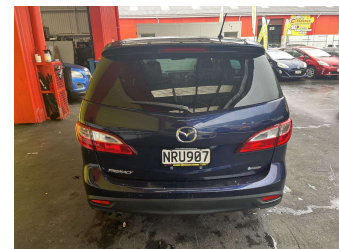

2012 Mazda Premacy

Purchase Price **\$8,995**
Includes GST, Registration & Licensing

Finance may be available on this vehicle. Ask one of our friendly staff for more information.

Gain peace of mind with Mechanical Breakdown Insurance. **Ask us how.**

- Top features**
- » ABS Brakes
 - » Air Bag
 - » Alloy Wheels
 - » Body Kit (Factory)
 - » Electric Windows

Body Style
5 door, People Movers

Odometer
128,370 km

Engine
1990 cc, Internal Combustion

Fuel Type
Petrol

Transmission
Automatic, Front Wheel

Wheels
-

VIN
7AT0C133X21141239

Interior
-

Safety
-

Reg No.
NRU907

Ext Colour
Blue

History
Ex-Overseas