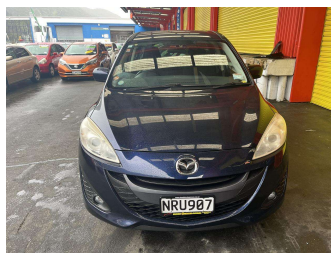

2012 Mazda Premacy

Purchase Price **\$8,995**
Includes GST, Registration & Licensing

Finance may be available on this vehicle. Ask one of our friendly staff for more information.

Gain peace of mind with Mechanical Breakdown Insurance. **Ask us how.**

- Top features**
- » ABS Brakes
 - » Air Bag
 - » Alloy Wheels
 - » Body Kit (Factory)
 - » Electric Windows

Body Style
5 door, People Movers

Odometer
128,370 km

Engine
1990 cc, Internal Combustion

Fuel Type
Petrol

Transmission
Automatic, Front Wheel

Wheels
-

VIN
7AT0C133X21141239

Interior
-

Safety
-

Reg No.
NRU907

Ext Colour
Blue

History
Ex-Overseas