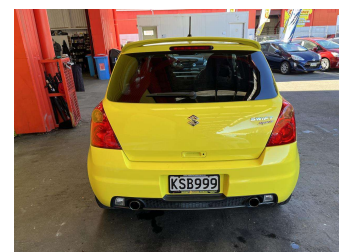

2008 Suzuki Swift

Purchase Price

\$7,995

Includes GST, Registration & Licensing

Finance may be available on this vehicle. Ask one of our friendly staff for more information.

Gain peace of mind with Mechanical Breakdown Insurance. **Ask us how.**

Body Style

5 door, Hatchback

Odometer

195,075 km

Engine

1580 cc, Internal Combustion

Fuel Type

Petrol

Transmission

Automatic, Front Wheel

Wheels

-

VIN

7AT0GK0CX17208129

Interior

Charcoal