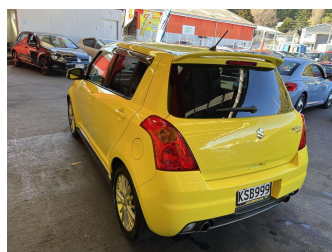

2008 Suzuki Swift

Purchase Price

\$7,995

Includes GST, Registration & Licensing

Finance may be available on this vehicle. Ask one of our friendly staff for more information.

Gain peace of mind with Mechanical Breakdown Insurance. **Ask us how.**

Body Style

5 door, Hatchback

Odometer

195,075 km

Engine

1580 cc, Internal Combustion

Fuel Type

Petrol