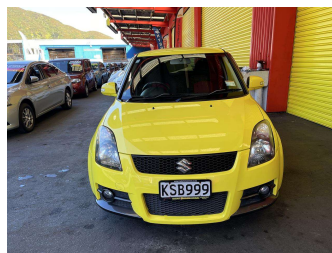

2008 Suzuki Swift

Purchase Price

\$7,995

Includes GST, Registration & Licensing

Finance may be available on this vehicle. Ask one of our friendly staff for more information.

Gain peace of mind with Mechanical Breakdown Insurance. **Ask us how.**

Body Style

5 door, Hatchback

Odometer

195,075 km

Engine

1580 cc, Internal Combustion

Fuel Type

Petrol

Transmission

Automatic, Front Wheel

Wheels

-

VIN

7AT0GK0CX17208129

Interior

Charcoal